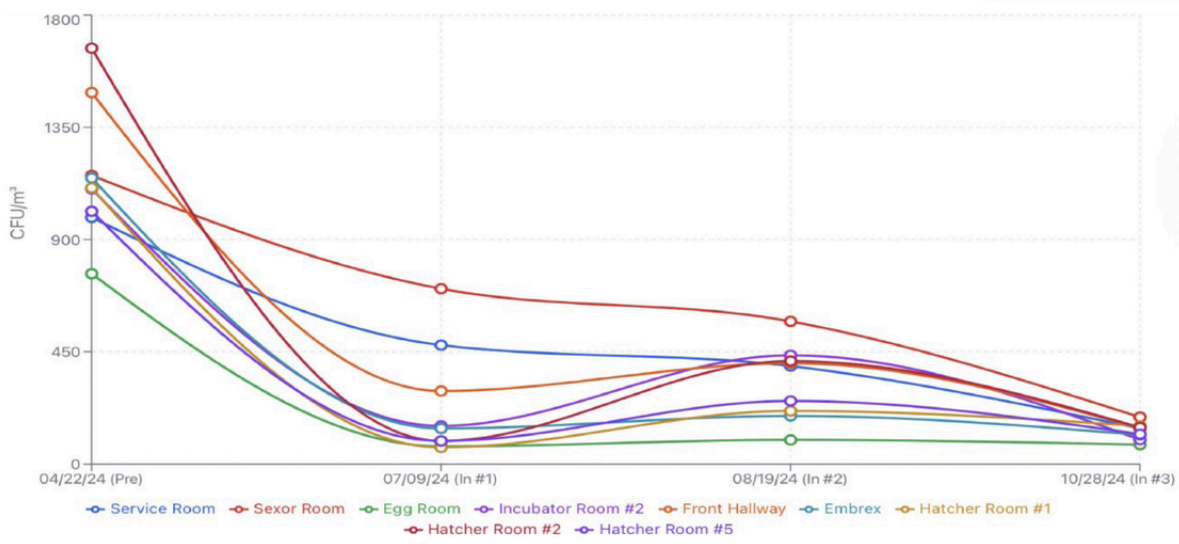

**Major US Poultry Hatchery 2024**

Mean Average Bioburden Reduction: 88.4%

Mean Surface Reduction: 69.9%

Egg Room Surface Reduction: 81.8%