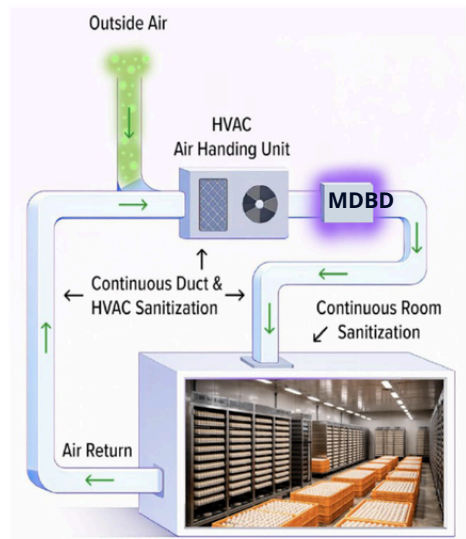

## Real world **benefits** for your facility

SENTINEL is an advanced cold plasma air and surface hygiene system for hatcheries and layer houses providing 24/7 control of mold, bacteria, virus, and VOCs, including ammonia — without the cost of chemicals. Exclusively available through TOMIGUNN in partnership with PathogenFocus, the SENTINEL harnesses Oxyion's proprietary Modulated Dielectric Barrier Discharge (MDBD) cold plasma technology to deliver continuous, automated airborne and surface bioburden control. Its use results in the following:

- Better chick quality
- More fertile eggs entering incubation
- Increased hatch rate
- Decreased mortality and umbilical contamination
- Cleaner cooling chambers, storage chambers, and cutting/de-boning rooms
- Enhanced hygiene for RTE and processing areas
- Biofilm control on coils and fins
- VOC control, including ammonia

# A seamless enhancement for your facility

MDBD subjects indoor air to controlled electrical charges, creating highly reactive molecules, including H<sub>2</sub>O<sub>2</sub>, that disrupt the lipids, proteins, and RNA/DNA of viruses, bacteria, mold/fungi and also break down VOCs and odors.