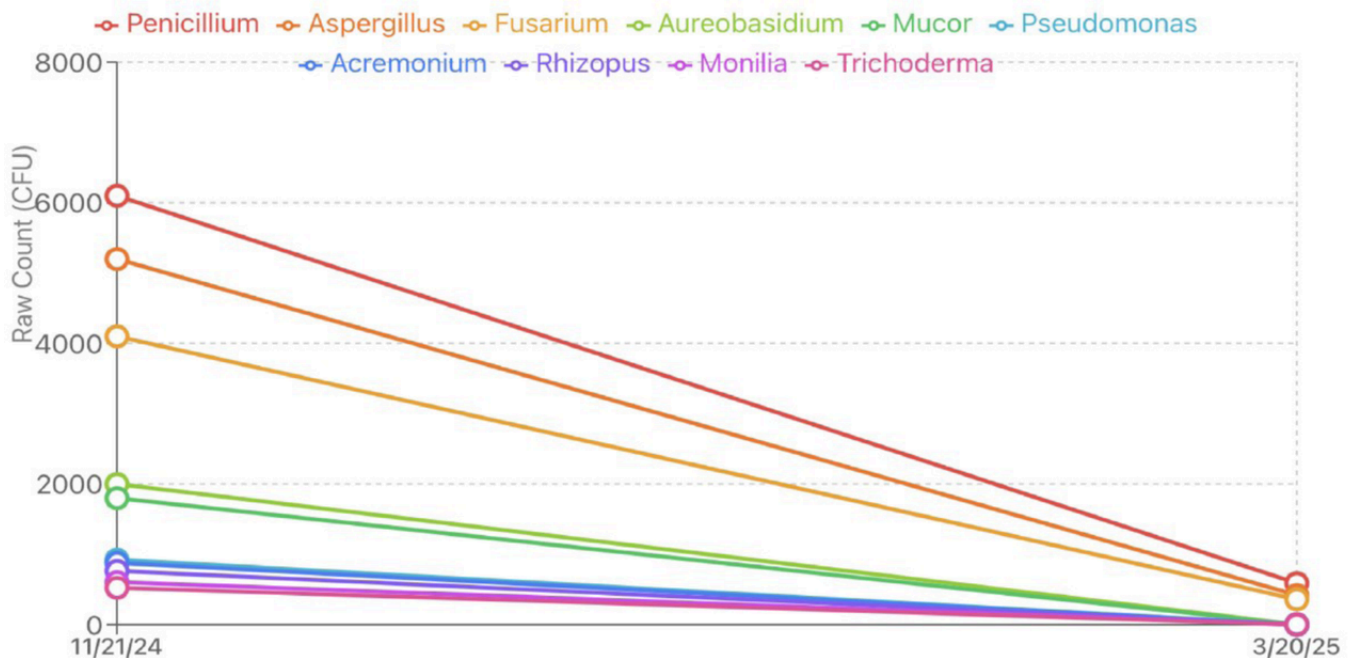

MDBD technology transforms air from a contamination pathway to an ever-active and ever-present line of defense. Our customers are achieving a new gold standard for biosecurity and facility hygiene.

Cold plasma is the best decision you'll make this year.